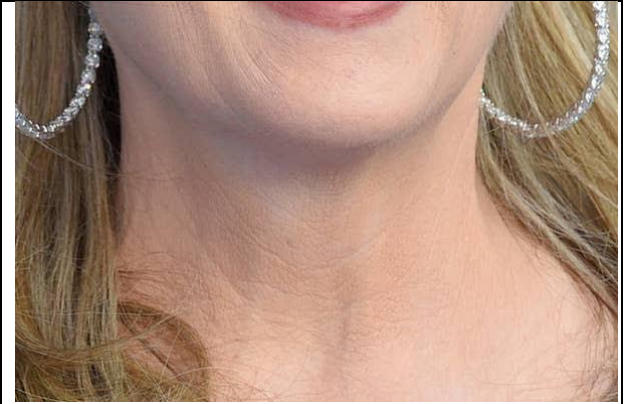

Digital Teesside

Friday (not long until the) Pub Quiz – Whose chin is this?

1. Ed Sheeran

2. Dwayne Johnson

3. Lady Gaga

4. George Clooney

5. Chris Hemsworth

6. Chad Michael Murray

7. Will Smith

8. Jon Hamm

9. Bradley Cooper

10. Jared Leto

11. Penelope Cruz

12. Meryl Streep