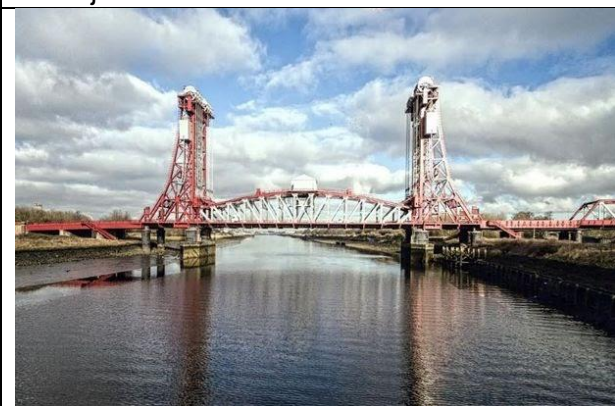

Digital Teesside

Friday (not long until the) Pub Quiz – Teesside Landmarks

1. Flares

2. Riverside Stadium

3. Bottle of Notes

4. Piejackers

5. Boho One

6. Roseberry Topping

7. Newport Bridge

8. HMS Trincomalee

9. Redcar Steelworks

© The Local Data Company

10. Empire

11. The Curve – Teesside University

12. Manjaros